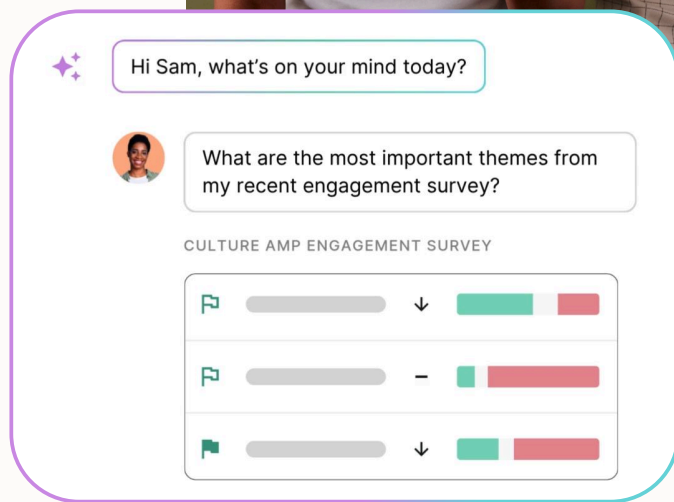

Contextualized guidance

With Culture Amp AI, you can move from insight to impact faster than ever.

4. World-class UX

Culture Amp sets the standard for intuitive, inclusive UX – delivering tools that are as easy to use as they are powerful, for every employee at every level.