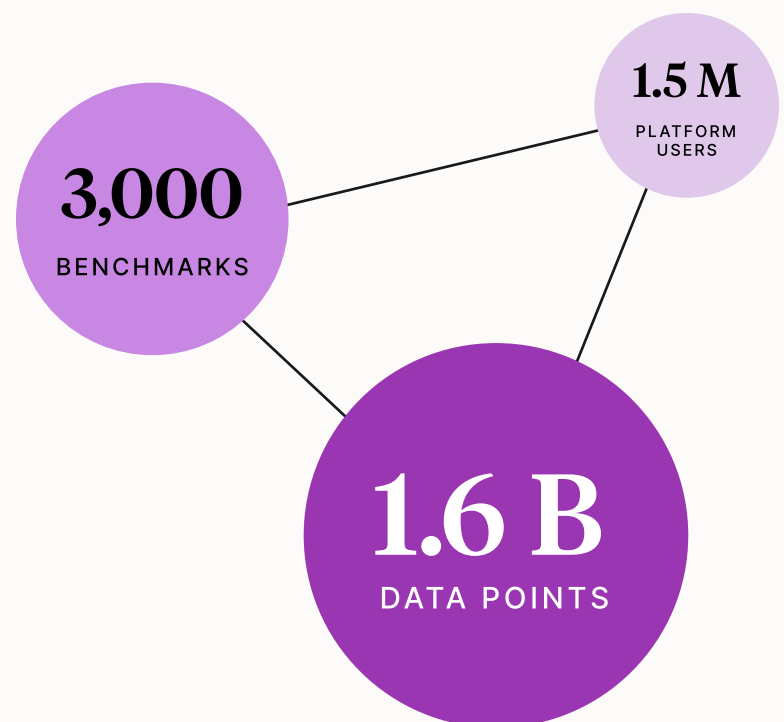

2. Deeper insights

With over 1.6 billion data points and industry-leading benchmarks, Culture Amp surfaces the right insights and provides actionable data and benchmarks that let you make decisions more quickly and confidently.